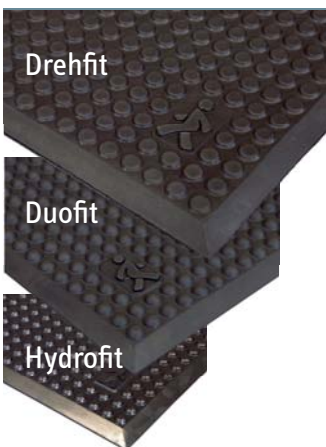

Sky-Trax

Sof-Tred

Cushion-Trax

## Vinyl

Skid-proof in dry environments

They insulate cold floors, absorb sound, and have elastic qualities.

- quickly installed on tracks
- provide for stress-free, joint-protecting work
- three designs for safe standing

## Nitril NBR punched

For dry feet in wet rooms

Fluids will emerge through the holes, while the non-slip mats stay on the ground.

- anti-tiring effect due to elastic rubber
- resistant to chemicals and oils
- available in three designs