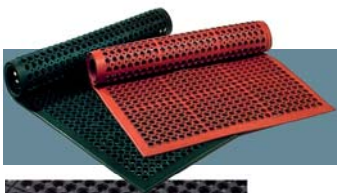

## Nitril NBR Chamber

Durable workplace mats in laboratories

They resist almost anything and protect the joints. Even on wet floors, they provide for safe and comfortable standing.

- resistant to common industrial acids, bases, and oils
- adhesive due to chambers on the bottom side
- with nubbled or smooth, anti-slip surface
- special sizes available

Sky-Trax

Sof-Tred

Cushion-Trax

## Vinyl

Skid-proof in dry environments

They insulate cold floors, absorb sound, and have elastic qualities.

- quickly installed on tracks
- provide for stress-free, joint-protecting work
- three designs for safe standing

## Nitril NBR punched

For dry feet in wet rooms

Fluids will emerge through the holes, while the non-slip mats stay on the ground.

- anti-tiring effect due to elastic rubber
- resistant to chemicals and oils
- available in three designs